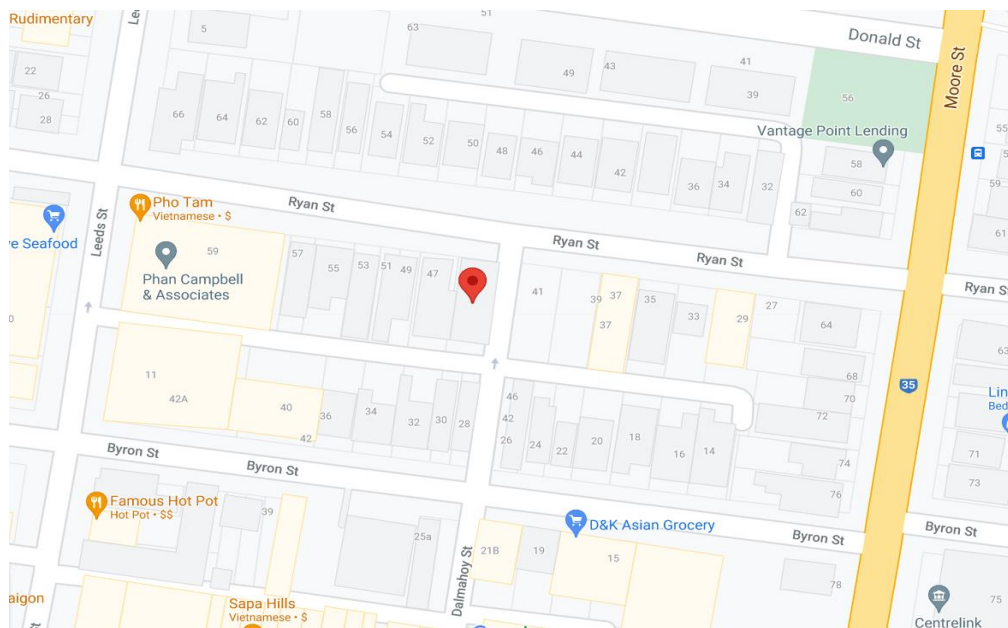

**Footscray Address: 1/45 Ryan Street, Footscray, VIC 3011**

DWSP is located up a flight of stairs on the first floor of the building, which is situated on the corner of Ryan Street and Dalmahoy Street. Enter via the door at the side of the building, proceed up the stairs and enter through the door at the top of the stairs, then turn left into the waiting area for DWSP. There are some signs to follow. Street parking is available, although it can be busy at times, so please allow enough time to locate a parking space prior to your session. Should you enter via the front door and the inner door is locked, please call our clinic on 8376 6399 and we can advise the clinician to meet and escort you.