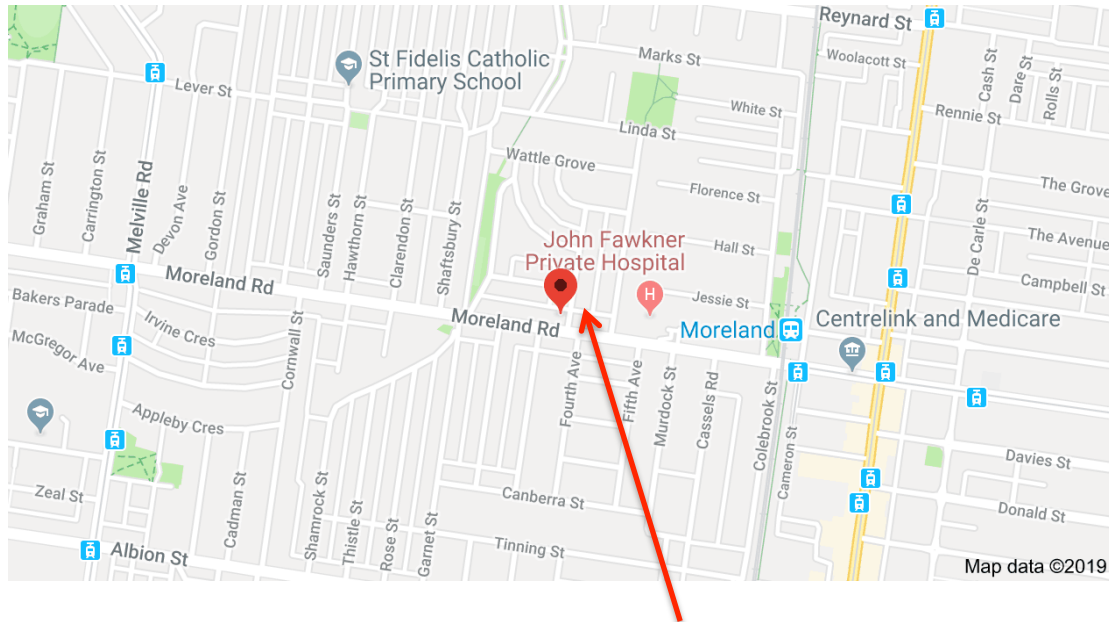

**DWSP Coburg Clinic:  
293 Moreland Rd, Coburg VIC 3058**

Phone: 8376 6399

Email: [reception@deewardrop.com.au](mailto:reception@deewardrop.com.au)

Front door on Moreland Rd (wheelchair access at side of property) Use the doorbell if the door is locked.

Free on street parking

Train: Moreland Station (400m walk)

Bus: 510 stops right outside